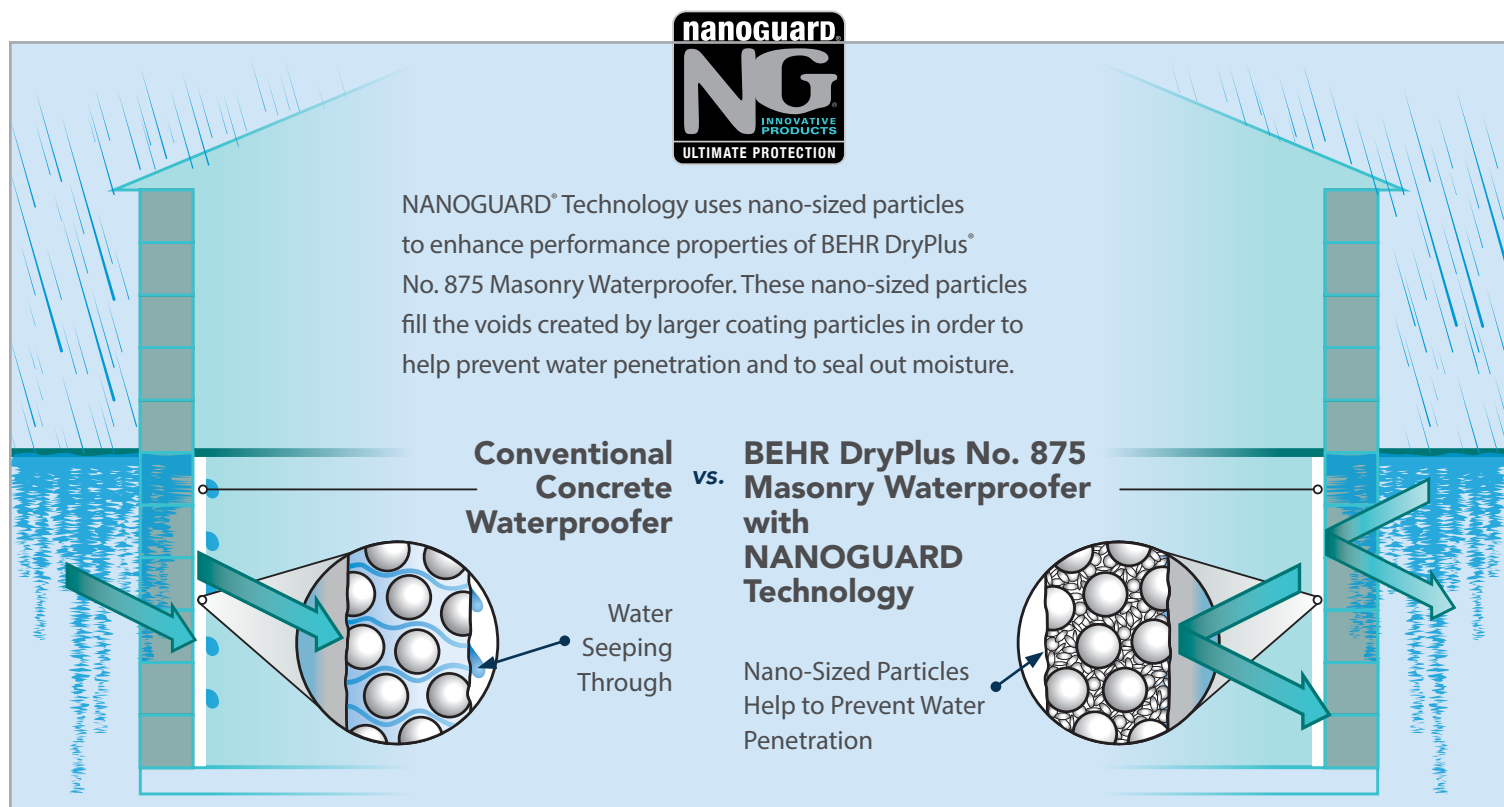

BEHR® DryPlus® No. 875 is an advanced Interior/Exterior masonry waterproofer designed for porous concrete surfaces. Ideal for basement and retaining walls.

- Seals interior & exterior masonry walls*
- Withstands 12 PSI of water pressure
- Mildew-resistant film
- Withstands 98 mph wind-driven rain
- Decorative smooth finish
- 100% Styrene Acrylic
- Guaranteed 10 Years*
- Easy water clean-up
- Sprayable, saves application time
- Available in custom colors and computerized color matching

*Refer to product label for specific instructions and complete warranty information.

Cover photo (Top): Palomino Beige DMW-08 | (Bottom): Basement Gray 876

Have a coating or product question?
Visit behr.com or call 1-800-854-0133 Ext. 2 (U.S.).